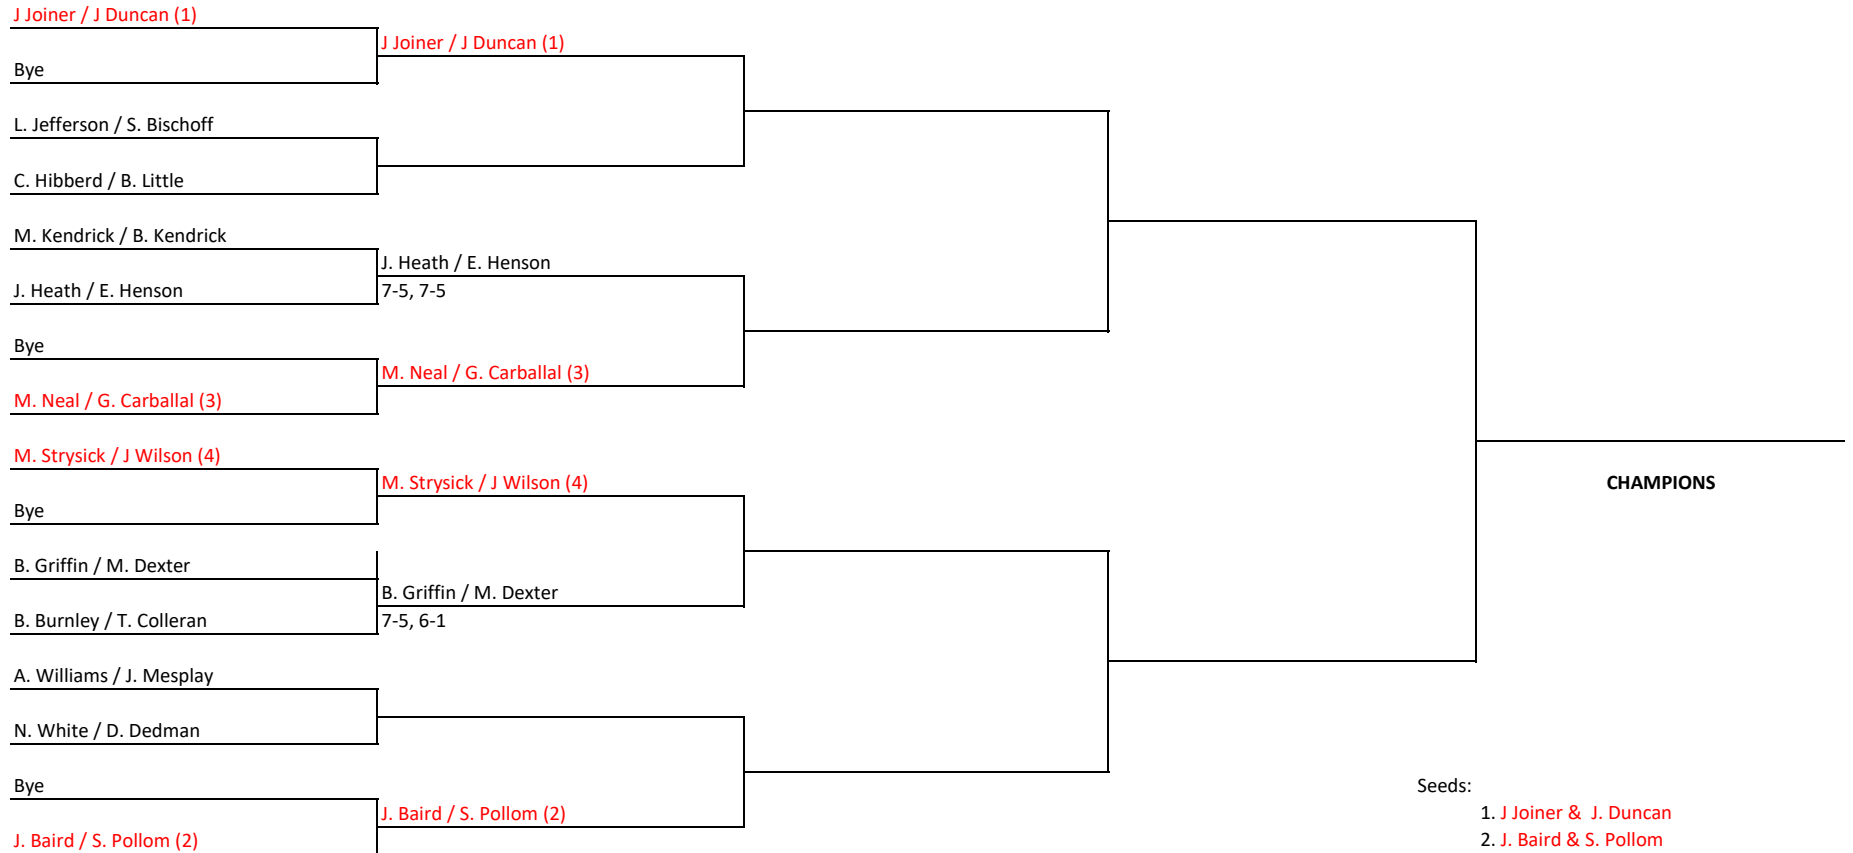

Ladies Championship Doubles

Ladies Championship Singles

Seeds: 1. Emily Montgomery

Men's Championship Doubles

- Seeds:
1. J Joiner & J. Duncan
 2. J. Baird & S. Pollom
 3. M. Neal & G. Carballal
 4. M. Strynick & J. Wilson