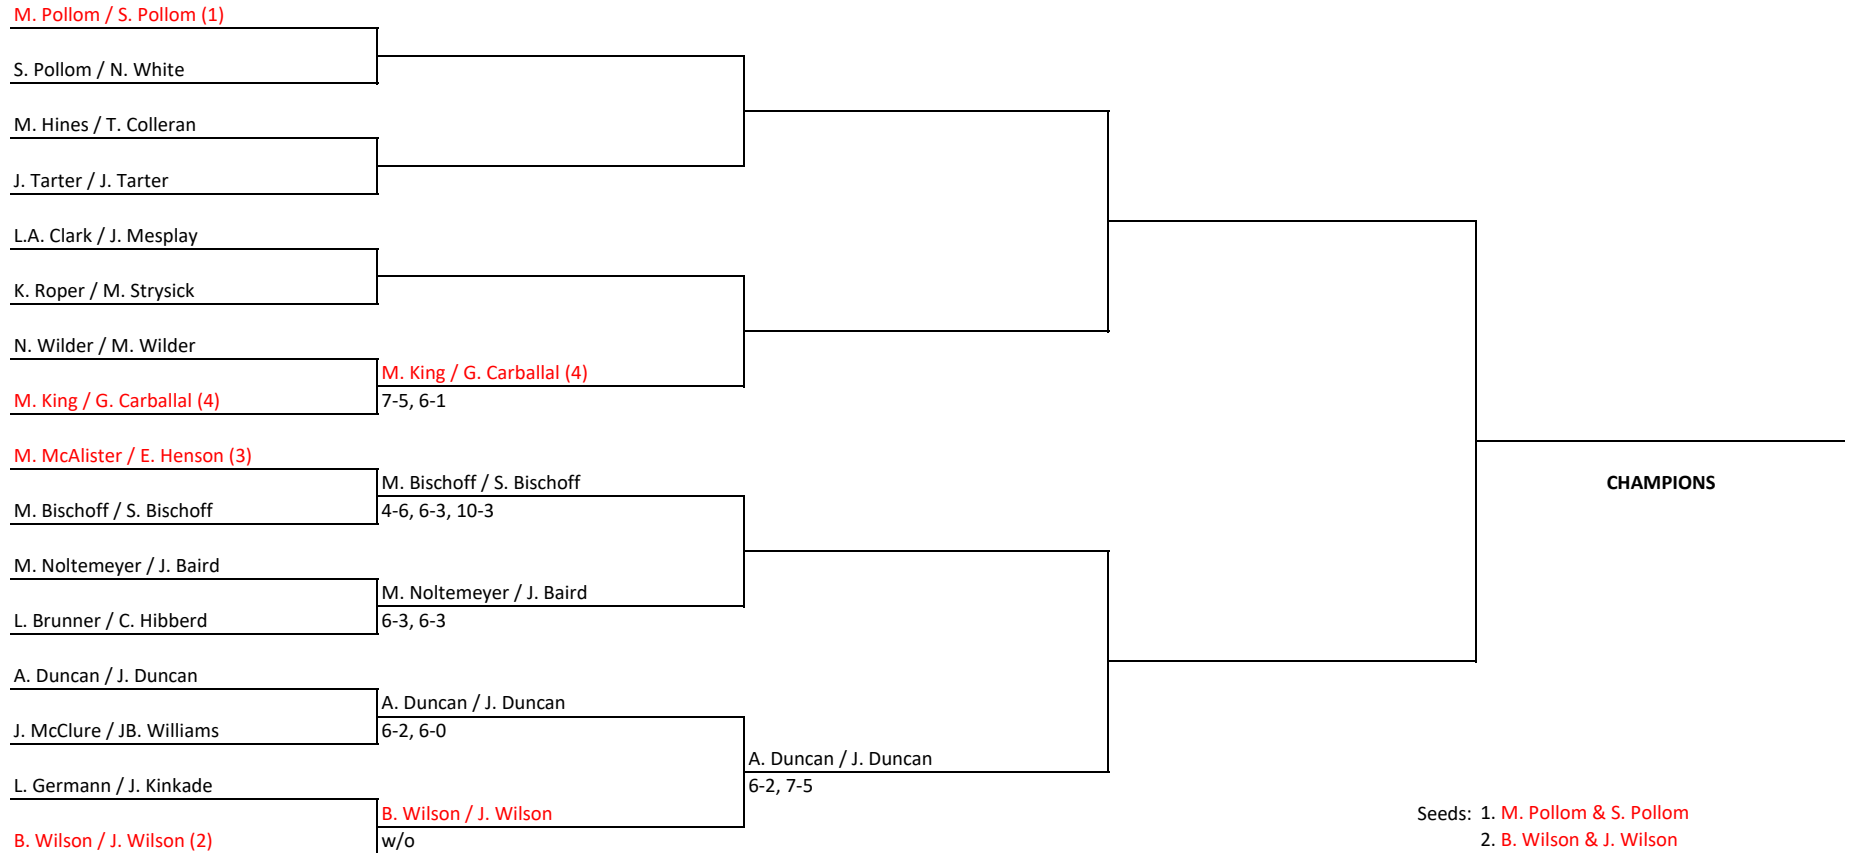

Mixed Championship Doubles

1. Seeds: 1. **M. Pollom & S. Pollom**
   2. **B. Wilson & J. Wilson**
   3. **M. McAlister & E. Henson**
   4. **M. King & G. Carballal**