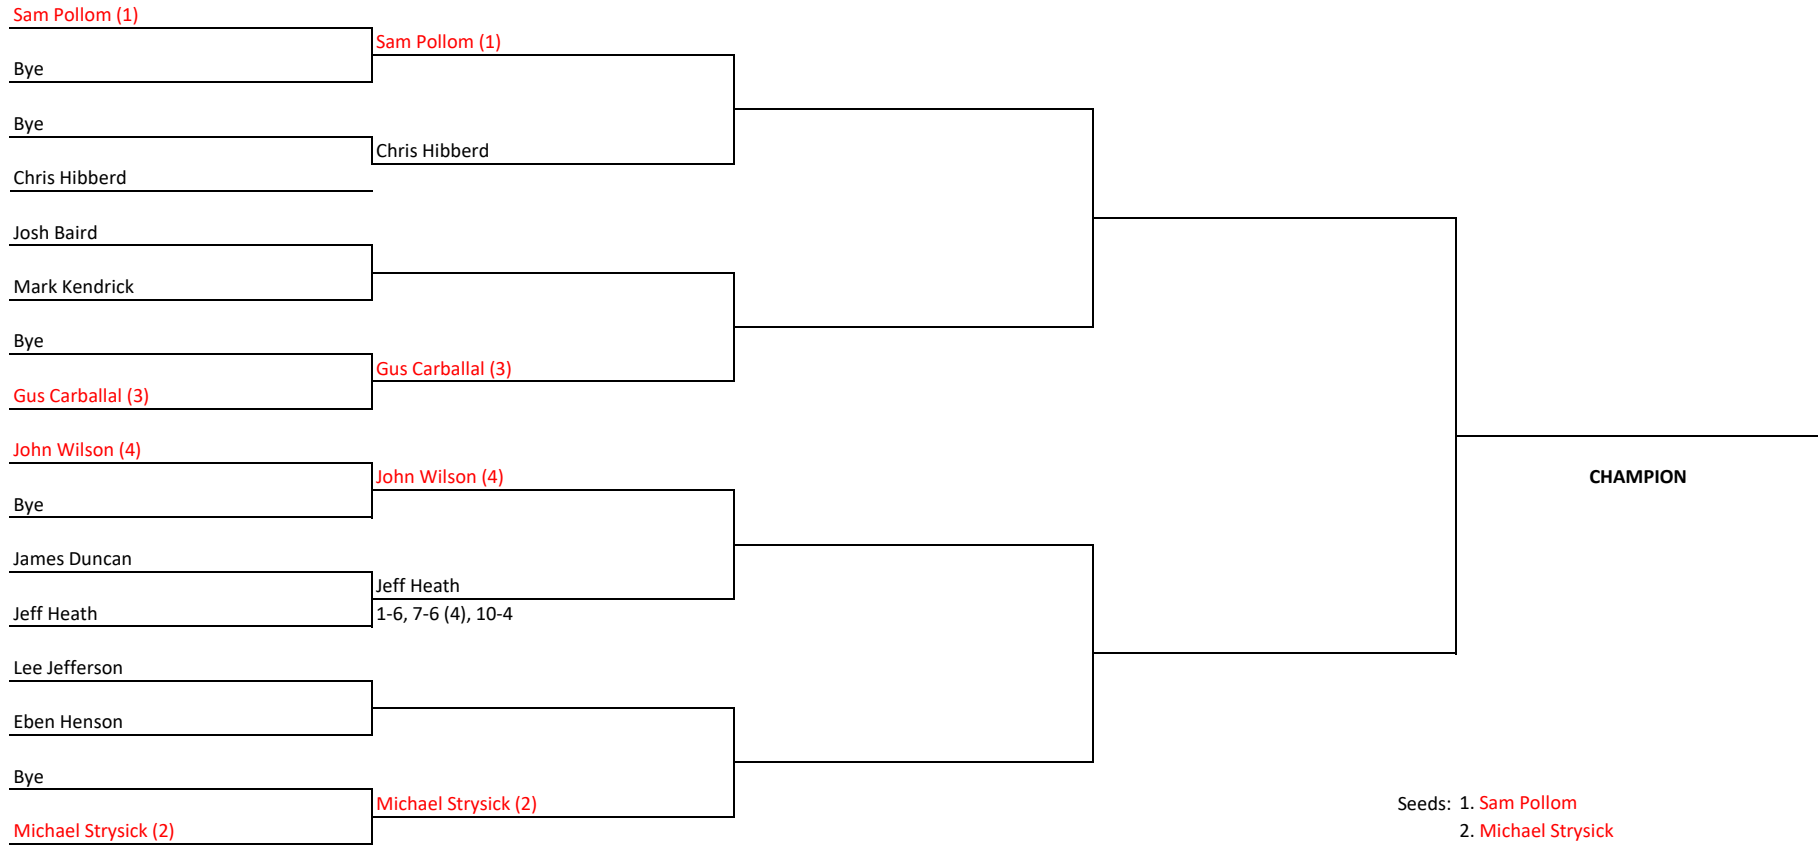

Men's Championship Singles

1. Seeds: 1. Sam Pollom
   2. Michael Strynick
   3. Gus Carballal
   4. John Wilson