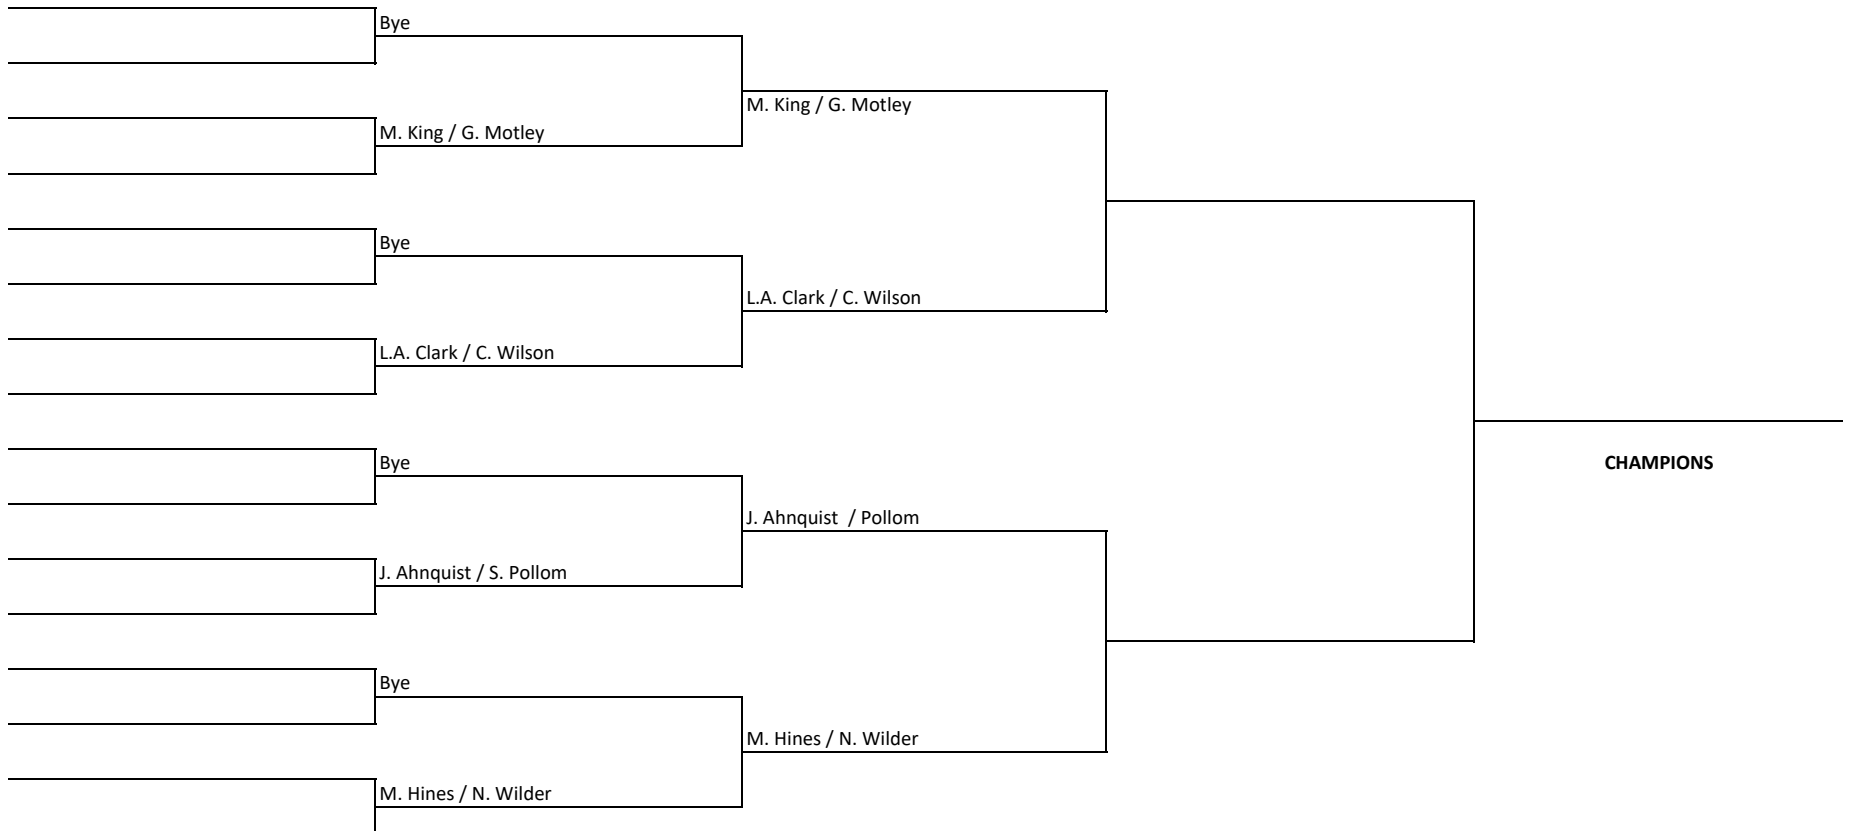

Ladies Championship Doubles

Ladies Championship Singles

Seeds: 1. Emily Montgomery

Men's Championship Doubles

- Seeds:
1. J Joiner & J. Duncan
 2. J. Baird & S. Pollom
 3. M. Neal & G. Carballal
 4. M. Strynick & J. Wilson