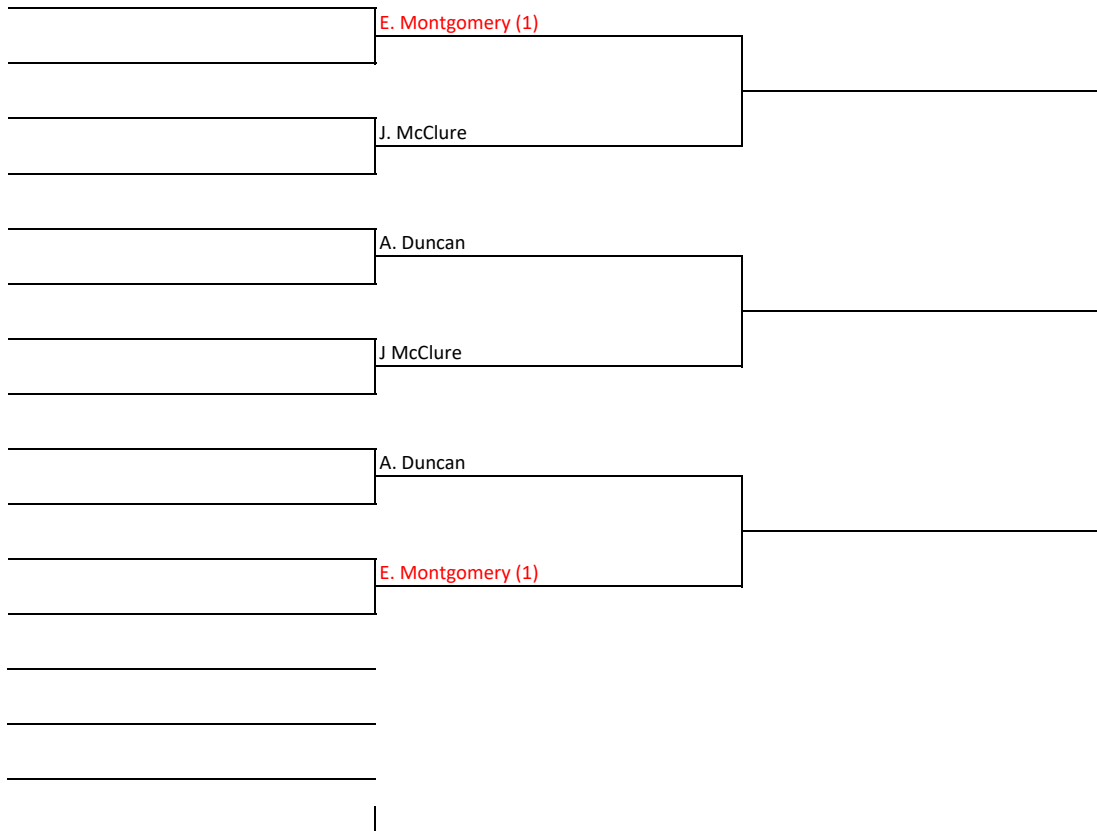

Ladies Championship Doubles

Ladies Championship Singles

Seeds: 1. Emily Montgomery

Men's Championship Doubles

- Seeds:
1. J Joiner & J. Duncan
 2. J. Baird & S. Pollom
 3. M. Neal & G. Carballal
 4. M. Strynick & J. Wilson